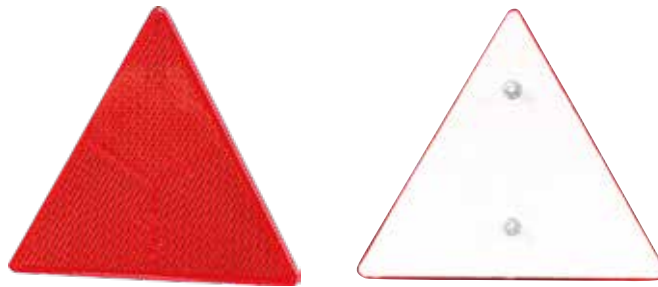

REFLECTORS

Part No. 810638

REFLECTOR

Measurements: 135x155mm | Screws on the backside | CC: 70mm | E-approved according to regulation: ECE R3