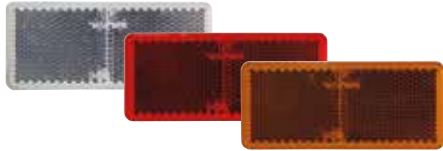

## REFLECTOR

Measurements: 135x155mm | Screws on the backside | CC: 70mm | E-approved according to regulation: ECE R3

Part No. 810659-4 white 810660-4 red 810661-4 amber

## REFLECTOR

Measurements: 135x155mm | Screws on the backside with tape | CC: 70mm | E-approved according to regulation: ECE R3

Part No. 810656-4 white 810657-4 red 810658-4 amber

## REFLECTOR

Measurements: 135x155mm | Screws on the backside | With 5,2mm screw holes | CC: 70mm | E-approved according to regulation: ECE R3 | Packed in four pack

Part No. 810650-4 white 810651-4 red 810652-4 amber

## REFLECTOR

Diameter: 60mm | With 5,2mm screw holes | Packed in four pack | E-approved according to regulation: ECE R3

Part No. 810653-4 white 810654-4 red 810655-4 amber