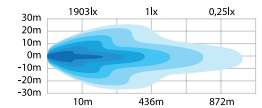

Part No. 809212
SIBERIA NG WARNING LIGHT LED BAR 20"

Part No. 809213
SIBERIA NG WARNING LIGHT LED BAR 32"

Part No. 809214
SIBERIA NG WARNING LIGHT LED BAR 38"

SIBERIA NG WARNING LIGHT LED BAR

E-APPROVED / DUAL POSITION LIGHT / UNIQUE STROBE FUNCTION

PART NO.	809212	809213	809214
VOLTAGE	9-35V DC	9-35V DC	9-35V DC
CONSUMPTION	54W	87W	108W
THEORETICAL LUMEN	7560	12 000	14 400
ACTUAL LUMEN	2467	4979	5867
1 LUX @	414 m	436m	452m
IP-CLASS	IP67/IP69K	IP67/IP69K	IP67/IP69K
BEAM PATTERN	Combo	Combo	Combo
POSITION LIGHT	White and amber	White and amber	White and amber
CONNECTION	Cable	Cable	Cable
CABLE LENGTH	2500 mm	2500 mm	2500 mm
MATERIAL HOUSING	Aluminium	Aluminium	Aluminium
MATERIAL LENS	Polycarbonate	Polycarbonate	Polycarbonate
LENGTH	504,6 mm	810,6 mm	963,6 mm
DEPTH	55,5 mm	55,5 mm	55,5 mm
HEIGHT	45 mm	45 mm	45 mm
HEIGHT INCLUDING BRACKET	65 mm	65 mm	65 mm
OPERATING TEMPERATURE	-20°C · +45°C	-20°C · +45°C	-20°C · +45°C
E-APPROVED	ECE R7, R65, R112	ECE R112, R7, R65	ECE R112, R7, R65
REF	45	45	45
EMC-CERTIFICATE	ECE R10	ECE R10	ECE R10