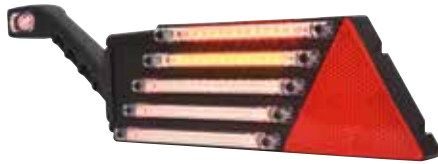

# TAIL LIGHTS

Part No. 800440V  
**TAIL LIGHT 5 FUNCTIONS LED LEFT**

Part No. 800440H  
**TAIL LIGHT 5 FUNCTIONS LED RIGHT**

Part No. 800441V  
**TAIL LIGHT 8 FUNCTIONS LED LEFT**

Part No. 800441H  
**TAIL LIGHT 8 FUNCTIONS LED RIGHT**

Part No. 80031101  
**TAIL LIGHT 6 FUNCTIONS LED LEFT**

Part No. 80031102  
**TAIL LIGHT 5 FUNCTIONS LED RIGHT**

Part No. 80031201  
**TAIL LIGHT 5 FUNCTIONS LED LEFT**

Part No. 80031202  
**TAIL LIGHT 5 FUNCTIONS LED RIGHT**

PART NO.	800440V	800440H	800441V	800441H	80031101	80031102	80031201	80031202
<b>VOLTAGE</b>	12-24V DC	12-24V DC	12-24V DC	12-24V DC	12-24V DC	12-24V DC	12-24V DC	12-24V DC
<b>FUNCTIONS</b>	Tail, brake, indicator, fog, reverse	Tail, brake, indicator, fog, reverse	Tail, brake, indicator, fog, reverse, position light front/back, side marker	Tail, brake, indicator, fog, reverse, position light front/back, side marker	Tail, brake, indicator, fog, reverse, license plate light	Tail, brake, indicator, fog, reverse	Tail, brake, indicator, fog, reverse	Tail, brake, indicator, fog, reverse
<b>IP-CLASS</b>	IP66/IP68	IP66/IP68	IP66/IP68	IP66/IP68	IP68	IP68	IP68	IP68
<b>CABLE LENGTH</b>	2000mm	2000mm	2000mm	2000mm	2000mm	2000mm	2000mm	2000mm
<b>LENGTH</b>	414mm	414mm	598mm	598mm	350mm	350mm	350mm	350mm
<b>DEPTH</b>	51,8mm	51,8mm	55,7mm	55,7mm	81mm	81mm	81mm	81mm
<b>HEIGHT</b>	145,5mm	145,5mm	179mm	179mm	131mm	131mm	131mm	131mm
<b>DIAMETER</b>	-	-	-	-	-	-	-	-
<b>CC</b>	150mm	150mm	150mm	150mm	150mm	150mm	150mm	150mm
<b>E-APPROVED</b>	ECE R3, R6, R7, R23, R38	ECE R3, R6, R7, R23, R38	ECE R3, R6, R7, R23, R38, R91	ECE R3, R6, R7, R23, R38, R91	ECE R3, R4, R6, R7, R23, R38	ECE R3, R6, R7, R23, R38	ECE R3, R6, R7, R23, R38	ECE R3, R6, R7, R23, R38
<b>EMC-CERTIFICATE</b>	ECE R10	ECE R10	ECE R10	ECE R10	ECE R10	ECE R10	ECE R10	ECE R10