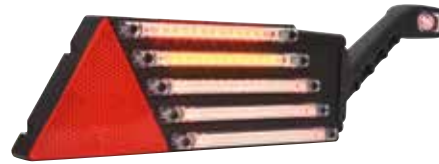

# TAIL LIGHTS

Part No. 800440V  
**TAIL LIGHT 5 FUNCTIONS LED LEFT**

Part No. 800440H  
**TAIL LIGHT 5 FUNCTIONS LED RIGHT**

Part No. 800441V  
**TAIL LIGHT 8 FUNCTIONS LED LEFT**

Part No. 800441H  
**TAIL LIGHT 8 FUNCTIONS LED RIGHT**

Part No. 80031101  
**TAIL LIGHT 6 FUNCTIONS LED LEFT**

Part No. 80031102  
**TAIL LIGHT 5 FUNCTIONS LED RIGHT**

Part No. 80031201  
**TAIL LIGHT 5 FUNCTIONS LED LEFT**

Part No. 80031202  
**TAIL LIGHT 5 FUNCTIONS LED RIGHT**

PART NO.	800440V	800440H	800441V	800441H	80031101	80031102	80031201	80031202
<b>VOLTAGE</b>	12-24V DC	12-24V DC	12-24V DC	12-24V DC	12-24V DC	12-24V DC	12-24V DC	12-24V DC
<b>FUNCTIONS</b>	Tail, brake, indicator, fog, reverse	Tail, brake, indicator, fog, reverse	Tail, brake, indicator, fog, reverse, position light front/back, side marker	Tail, brake, indicator, fog, reverse, position light front/back, side marker	Tail, brake, indicator, fog, reverse, license plate light	Tail, brake, indicator, fog, reverse	Tail, brake, indicator, fog, reverse	Tail, brake, indicator, fog, reverse
<b>IP-CLASS</b>	IP66/IP68	IP66/IP68	IP66/IP68	IP66/IP68	IP68	IP68	IP68	IP68
<b>CABLE LENGTH</b>	2000mm	2000mm	2000mm	2000mm	2000mm	2000mm	2000mm	2000mm
<b>LENGTH</b>	414mm	414mm	598mm	598mm	350mm	350mm	350mm	350mm
<b>DEPTH</b>	51,8mm	51,8mm	55,7mm	55,7mm	81mm	81mm	81mm	81mm
<b>HEIGHT</b>	145,5mm	145,5mm	179mm	179mm	131mm	131mm	131mm	131mm
<b>DIAMETER</b>	-	-	-	-	-	-	-	-
<b>CC</b>	150mm	150mm	150mm	150mm	150mm	150mm	150mm	150mm
<b>E-APPROVED</b>	ECE R3, R6, R7, R23, R38	ECE R3, R6, R7, R23, R38	ECE R3, R6, R7, R23, R38, R91	ECE R3, R6, R7, R23, R38, R91	ECE R3, R4, R6, R7, R23, R38	ECE R3, R6, R7, R23, R38	ECE R3, R6, R7, R23, R38	ECE R3, R6, R7, R23, R38
<b>EMC-CERTIFICATE</b>	ECE R10	ECE R10	ECE R10	ECE R10	ECE R10	ECE R10	ECE R10	ECE R10